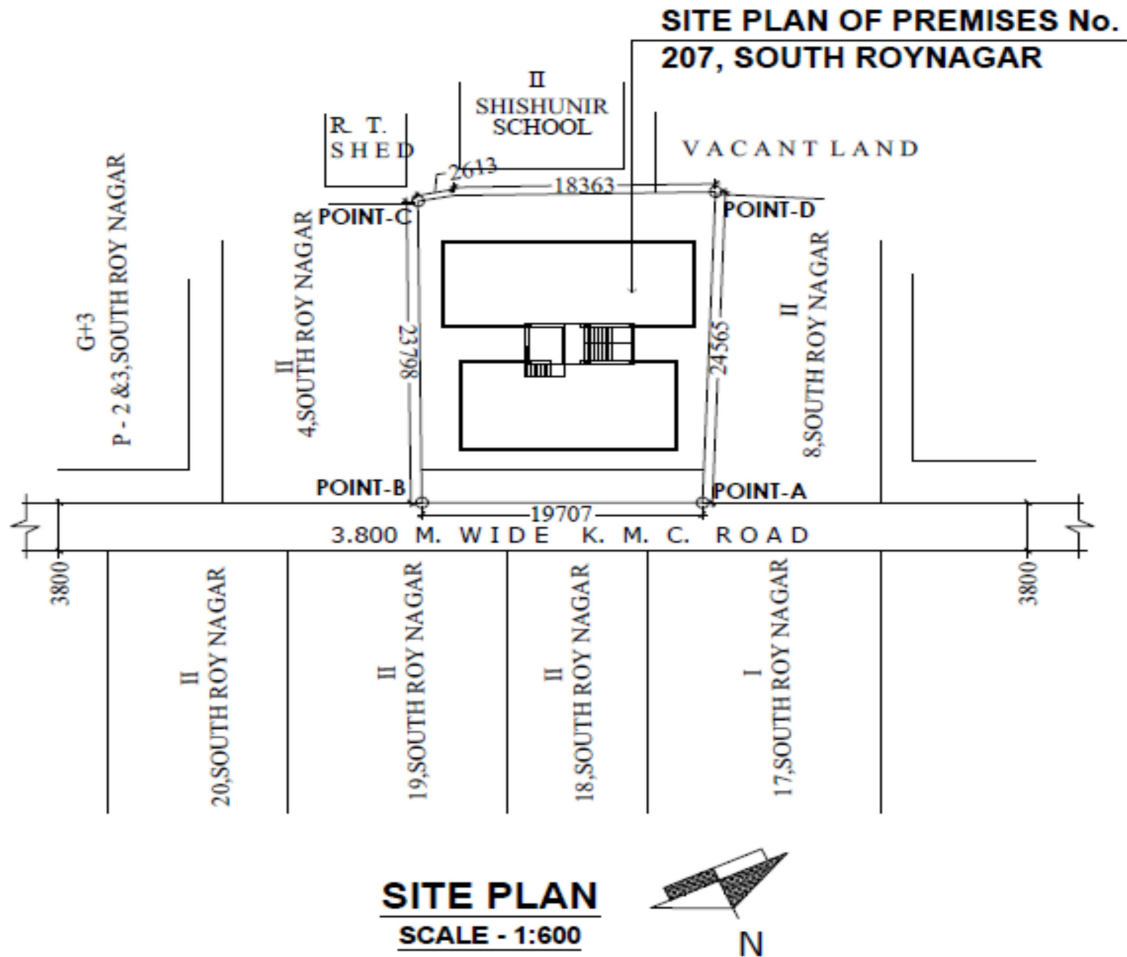

ROY ENTERPRISE

207 SOUTH RAYNAGAR, 5 RAYNAGAR CO-OPERATIVE HOUSING SOCIETY, BANSDRONI,
KOLKATA 700070
PH NO: 8910376581 / 7044276581

NAME OF PROJECT: "OASIS"

ADDRESS: Premises No. 207, South Roy Nagar, P.S. – Bansdrone, ward No. 112 of Borough – XI of KMC, Kolkata – 700070, WB, India

LOCATION MAP

LATITUDE: 22.4656, LONGITUDE: 88.3585

Roy Enterprise
Rohini Roy
Proprietor